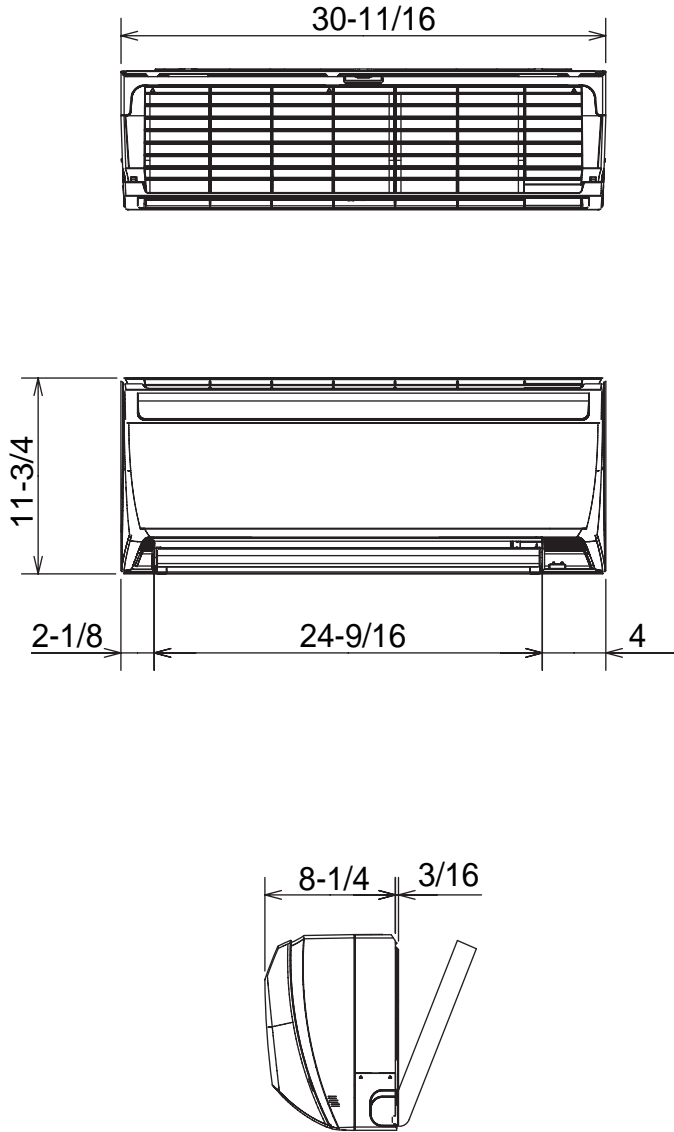

DIMENSIONS: MS-A09WA & MU-A09WA

MS-A09WA

MU-A09WA

HVAC Advanced Products Division
Mitsubishi Electric & Electronics USA, Inc.

3400 Lawrenceville Suwanee Rd
Suwanee, GA 30024
Tele: 678-376-2900 • Fax: 800-889-9904
Toll Free: 800-433-4822 (#3)
www.mehvac.com