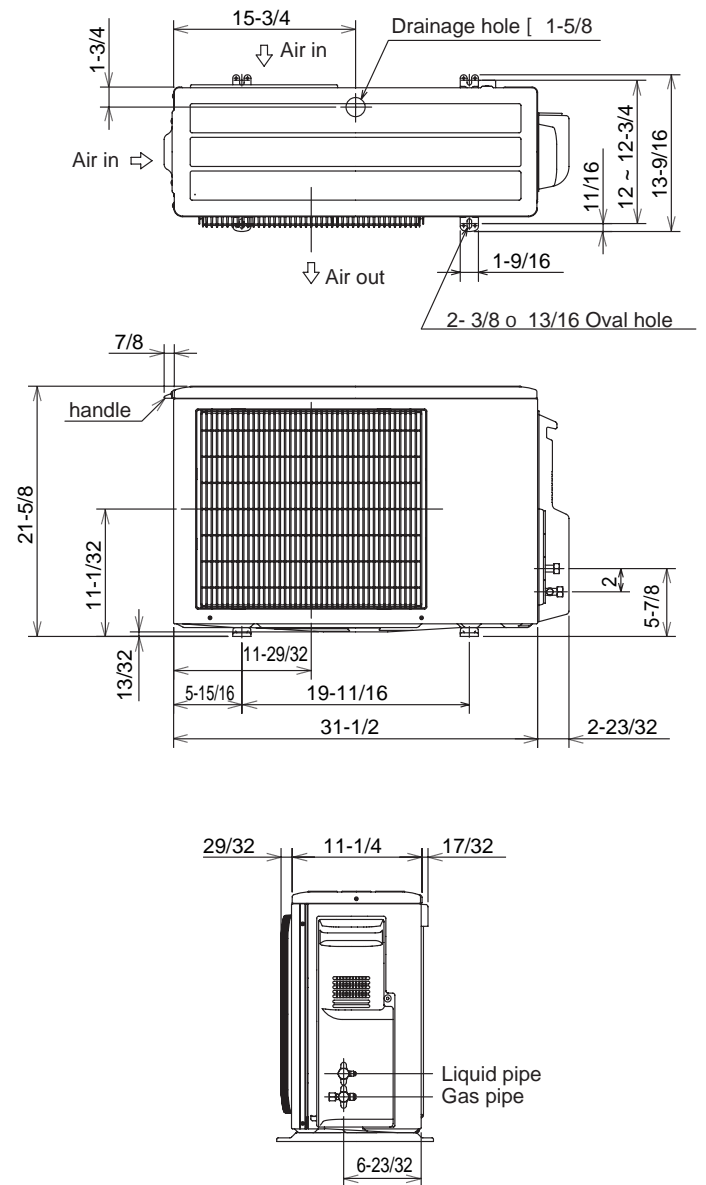

DIMENSIONS: MS-A09WA & MU-A09WA

MS-A09WA

MU-A09WA

HVAC Advanced Products Division
Mitsubishi Electric & Electronics USA, Inc.

3400 Lawrenceville Suwanee Rd
Suwanee, GA 30024
Tele: 678-376-2900 • Fax: 800-889-9904
Toll Free: 800-433-4822 (#3)
www.mehvac.com