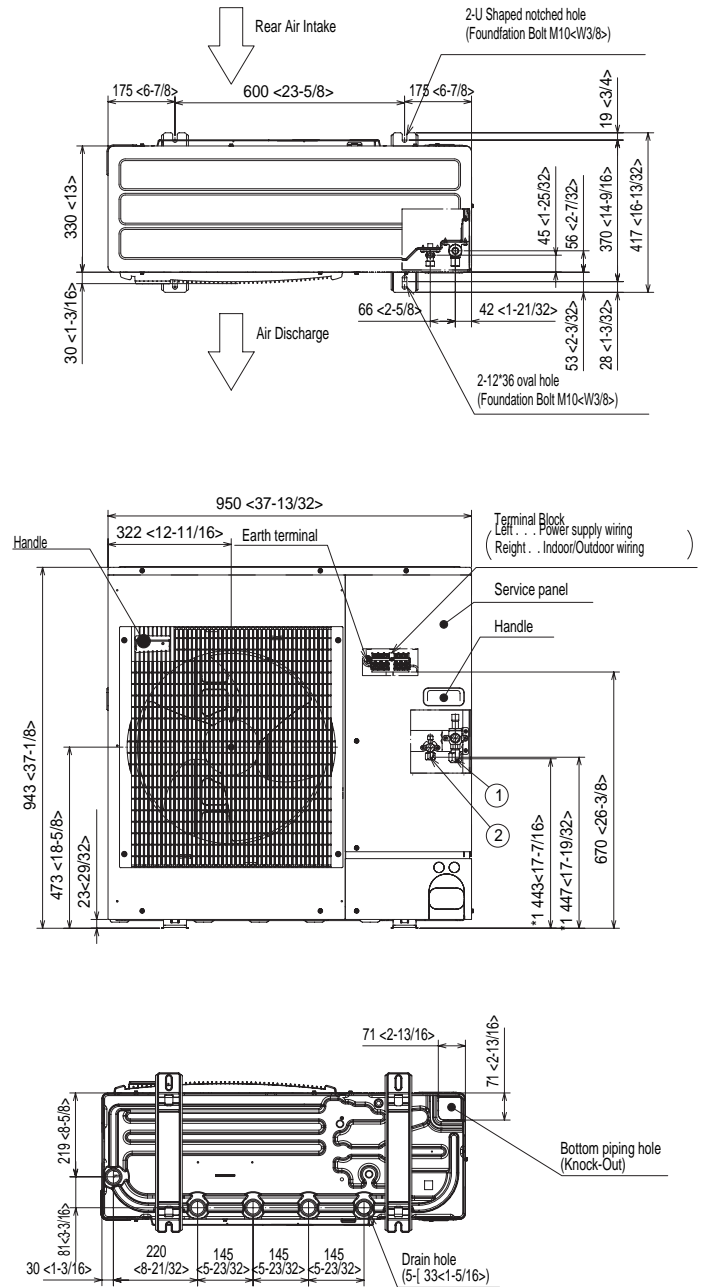

DIMENSIONS: PCA-A30GA & PUZ-A30NHA

HVAC Advanced Products Division
Mitsubishi Electric & Electronics USA, Inc.

3400 Lawrenceville Suwanee Rd
Suwanee, GA 30024
Tele: 678-376-2900 • Fax: 800-889-9904
Toll Free: 800-433-4822 (#3)
www.mehvac.com