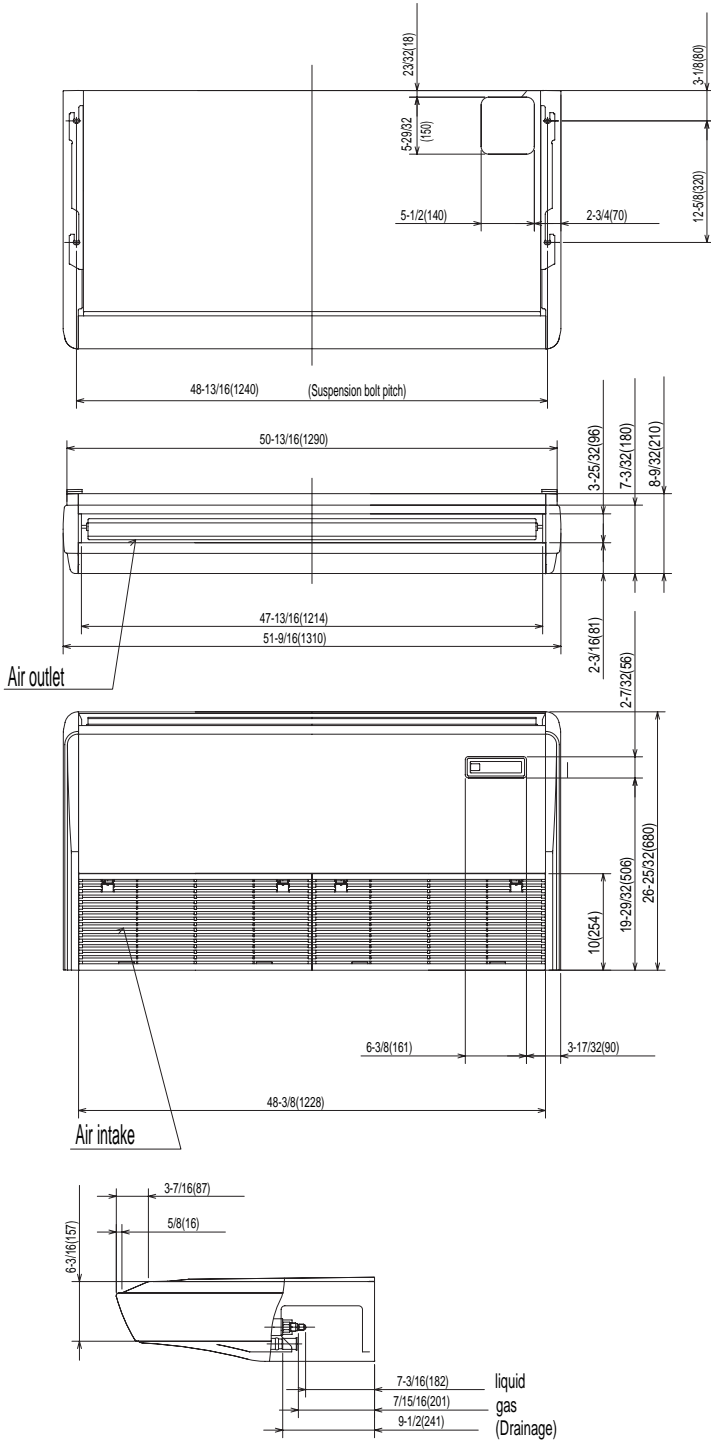

DIMENSIONS: PCA-A30GA & PUZ-A30NHA

HVAC Advanced Products Division
Mitsubishi Electric & Electronics USA, Inc.

3400 Lawrenceville Suwanee Rd
Suwanee, GA 30024
Tele: 678-376-2900 • Fax: 800-889-9904
Toll Free: 800-433-4822 (#3)
www.mehvac.com