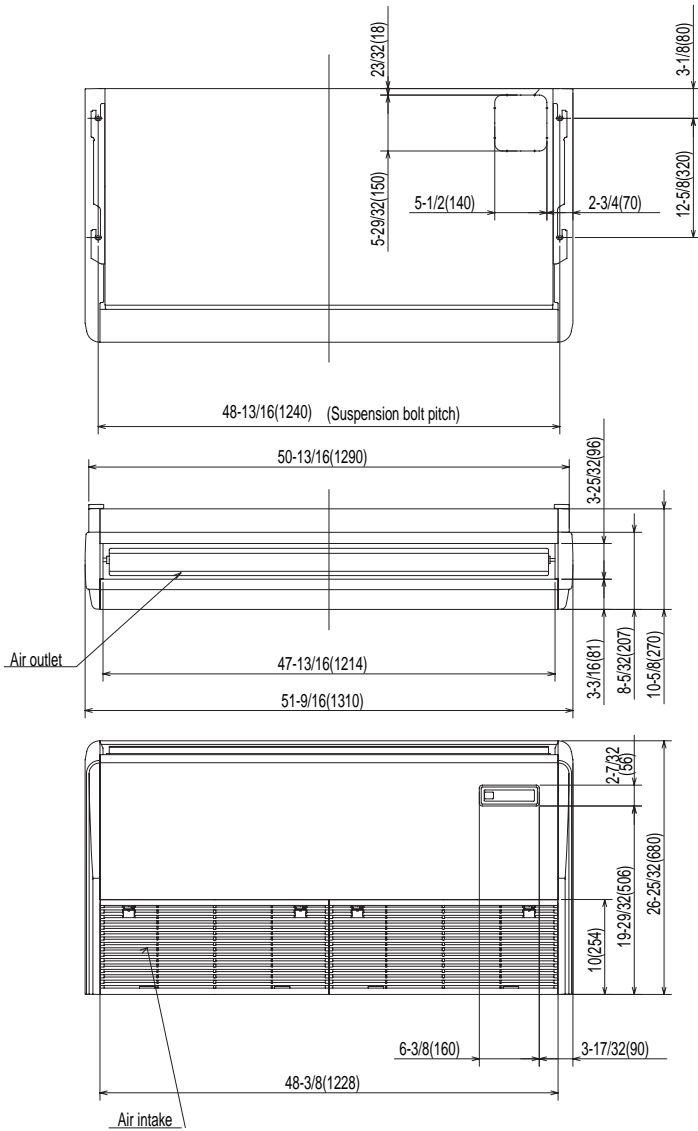

DIMENSIONS: PCA-A42GA & PUZ-A42NHA

HVAC Advanced Products Division
Mitsubishi Electric & Electronics USA, Inc.

3400 Lawrenceville Suwanee Rd
Suwanee, GA 30024
Tele: 678-376-2900 • Fax: 800-889-9904
Toll Free: 800-433-4822 (#3)
www.mehvac.com