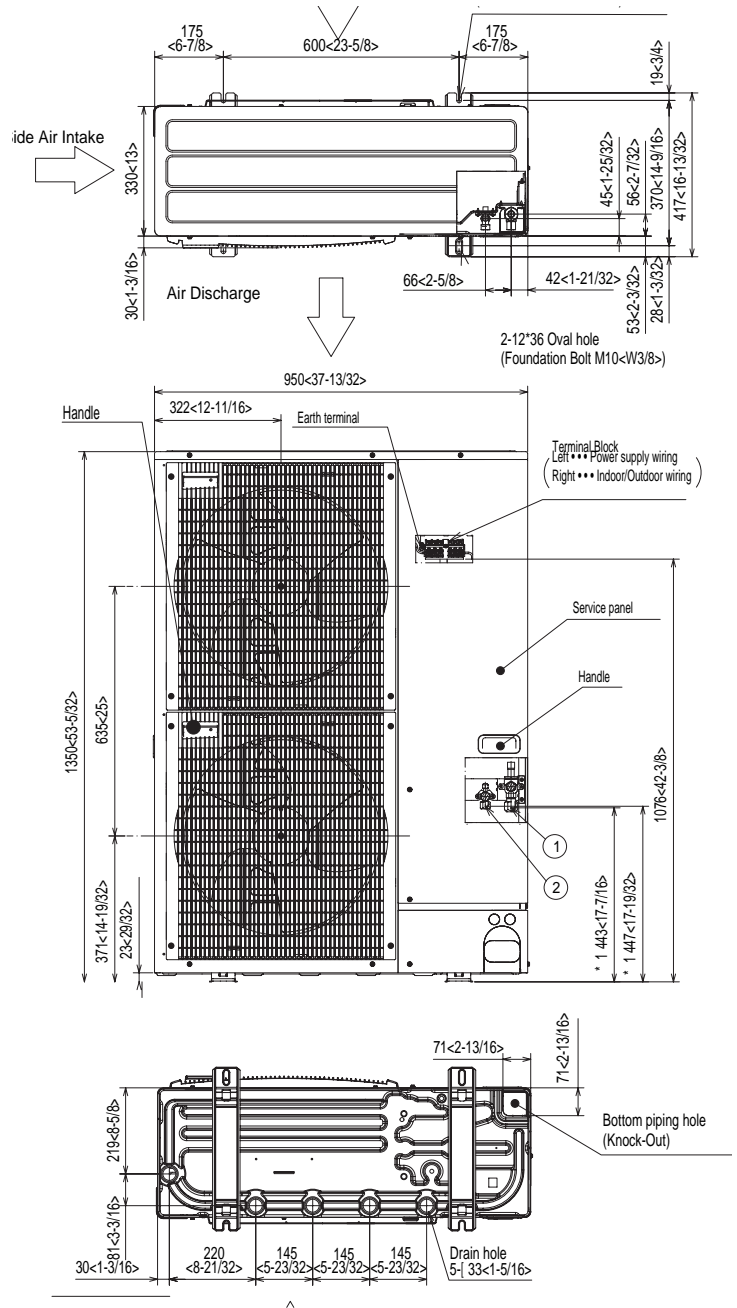

DIMENSIONS: PCA-A42GA & PUZ-A42NHA

HVAC Advanced Products Division
Mitsubishi Electric & Electronics USA, Inc.

3400 Lawrenceville Suwanee Rd
Suwanee, GA 30024
Tele: 678-376-2900 • Fax: 800-889-9904
Toll Free: 800-433-4822 (#3)
www.mehvac.com