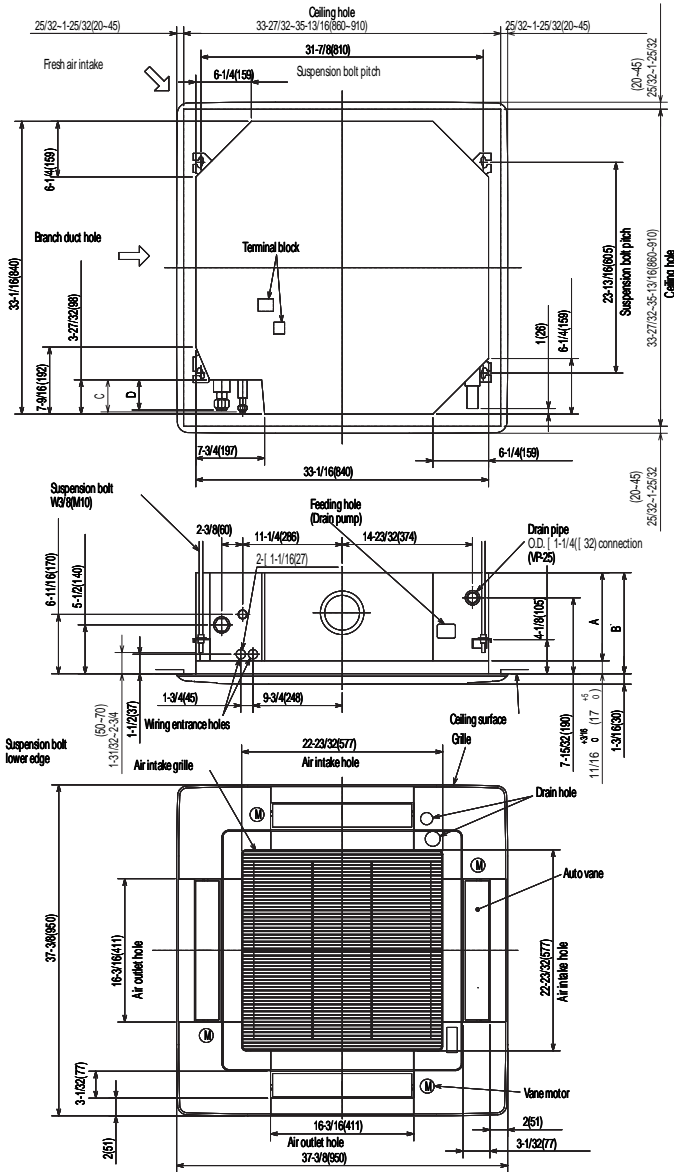

DIMENSIONS: PLA-A18AA & PUY-A18NHA

HVAC Advanced Products Division
Mitsubishi Electric & Electronics USA, Inc.

3400 Lawrenceville Suwanee Rd
Suwanee, GA 30024
Tele: 678-376-2900 • Fax: 800-889-9904
Toll Free: 800-433-4822 (#3)
www.mehvac.com