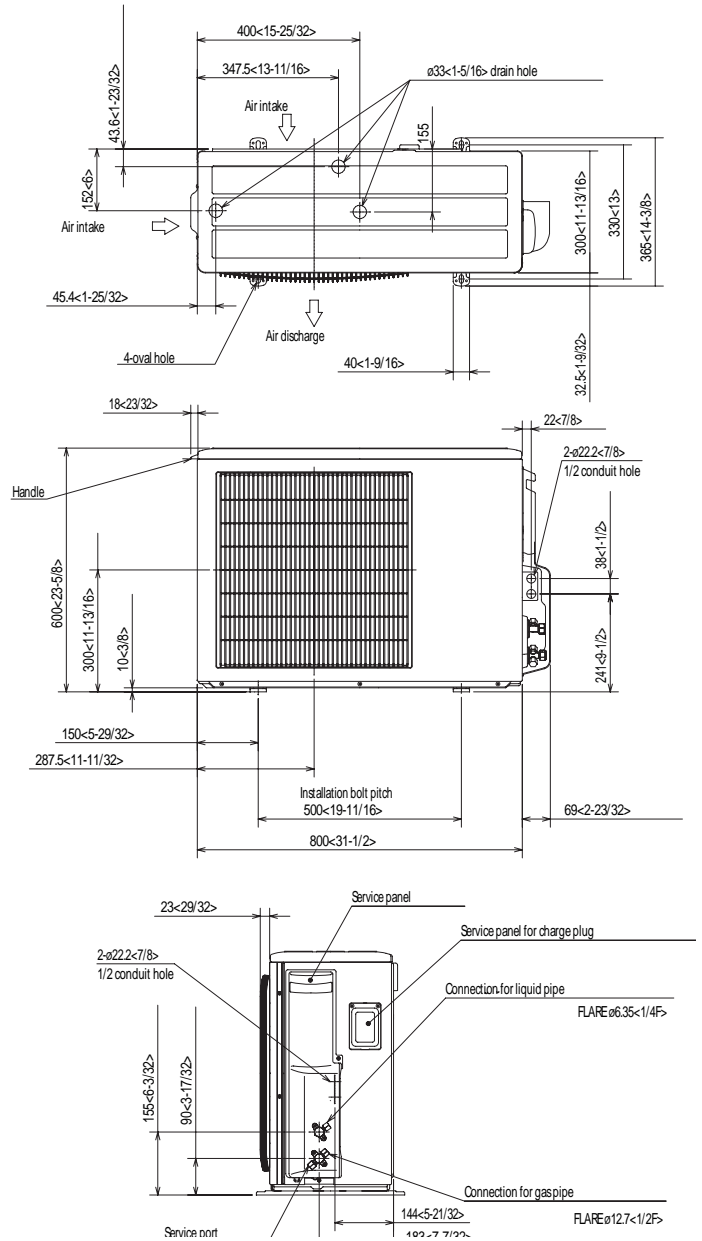

DIMENSIONS: PLA-A18AA & PUY-A18NHA

HVAC Advanced Products Division
Mitsubishi Electric & Electronics USA, Inc.

3400 Lawrenceville Suwanee Rd
Suwanee, GA 30024
Tele: 678-376-2900 • Fax: 800-889-9904
Toll Free: 800-433-4822 (#3)
www.mehvac.com